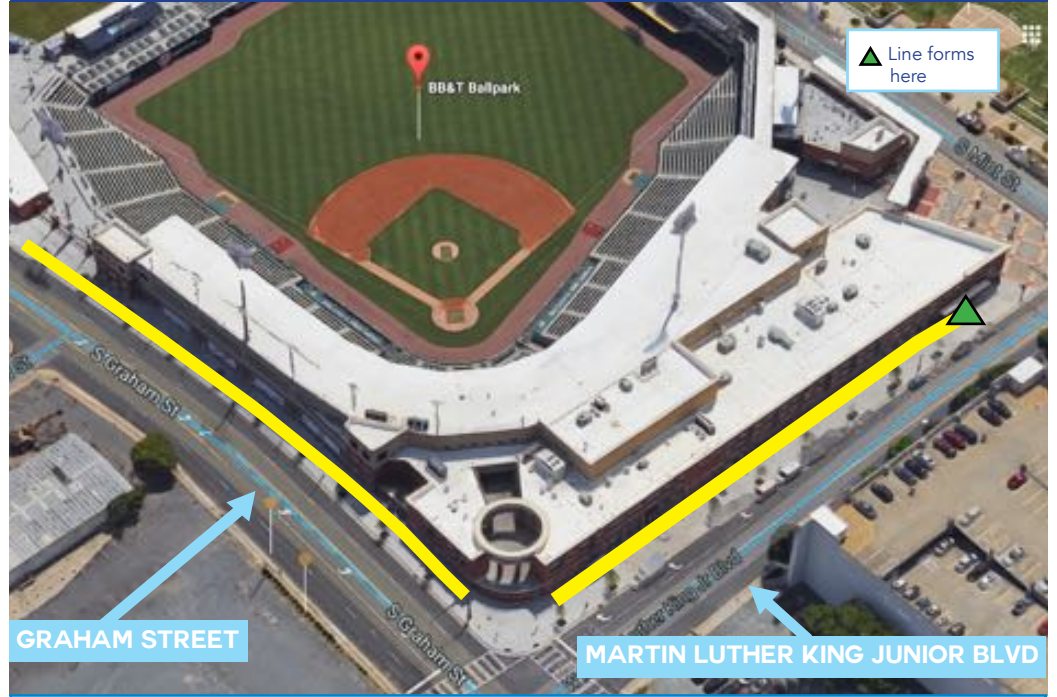

2016 FANFEST CONCERT

WEDNESDAY

BB&T BallPark | 324 South Mint Street | Charlotte, NC | 28202

Ticket Redemption 2:00pm - 7:00pm

WHERE TO GO

During redemption periods, patrons will be asked to line up on the inside of the sectioned off area on the sidewalk to minimize interference with general thoroughfare.

WHERE TO LINE UP

YELLOW LINE indicates waiting line for patrons redeeming Belk Bowl game tickets for concert vouchers

NFL CLEAR BAG POLICY

APPROVED ITEMS

- ANY CLEAR PLASTIC BAG NO LARGER THAN 12" X 6" X 12"
- 1-GALLON PLASTIC FREEZER BAG
- CLUTCH WITH WEST STRAP (NO LARGER THAN 4.5" X 6.5")